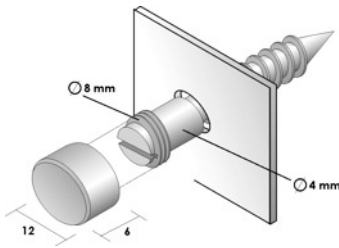

Description	Part no.	
Silver anodised cap	9FQCa	
Brass anodised cap	9FQCb	
25mm long screw	9FQA25	
40mm long screw	9FQ40	
60mm long screw	9FQ60	
25mm long duplo screw for 2 panels sandwiched	9FQD25	
40mm long duplo screw for 2 panels sandwiched	9FQD40	
60mm long duplo screw for 2 panels sandwiched	9FQD60	

Polycarbonate & Stainless steel Distance Tubes

Clear polycarbonate & Metal tubes to provide a stand off space
polycarbonate also available in black, white and grey.
Other sizes available on request.