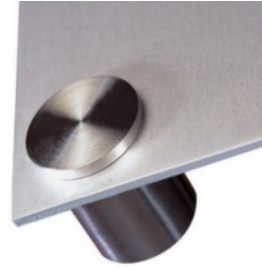

#### Stainless Steel

Description	Part no.	
10mm high	9FSPSS10	
20mm high	9FSPSS20	
30mm high	9FSPSS30	
40mm high	9FSPSS40	

## Stainless Steel Spacers:

Fisso STEEL. Panel spacers supplied complete with screws & plugs.

Description	Part no.	
15mm high, 15mm Dia.	9FFS1515	
20mm high, 20mm Dia.	9FFS2020	
25mm high, 25mm Dia.	9FFS2525	
50mm high, 50mm Dia	9FFS5050	