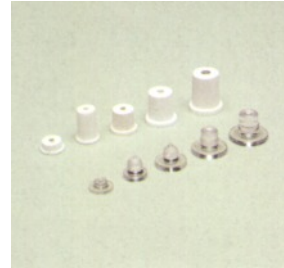

### Easyfix Locators for Letters :

Nylon locators, male part with flat base for gluing, female for screw fixing.

Description	Part no.	
Mini - 12mm dia. 10mm high	9FEMINI	
Small - 14mm dia. 12mm high	9FESCSM	
Small - 14mm dia. 12mm high	9FESM	
Small / High - 12mm dia. 17mm high	9FEHISM	
Large - 17mm dia. 18mm high	9FELRGE	
Extra Large - 20mm dia. 21mm high	9FEXLRGE	

### Quickfix Screws & Caps

A brass screw with an anodised aluminium or brass screw-on cap.

Description	Part no.	
Silver anodised cap	9FQCa	
Brass anodised cap	9FQCb	
25mm long screw	9FQA25	
40mm long screw	9FQ40	
60mm long screw	9FQ60	
25mm long duplo screw for 2 panels sandwiched	9FQD25	
40mm long duplo screw for 2 panels sandwiched	9FQD40	
60mm long duplo screw for 2 panels sandwiched	9FQD60	

### Plastic Cover Caps

Description	Part no.	
Caps to cover screw heads on fascias etc - in white, black or grey plastic	9FPCCw	
	9FPCCbl	
	9FPCCgr	

## Metalfix II Screws & Caps :

A galvanised screw with round or pointed screw-on caps.

Description	Part no.	
25mm long screw	9FM1125	
40mm long screw	9FM1140	
50mm long screw	9FM1150	
15mm Roundhead Cap - chrome	9FM11Rchr15	
15mm Roundhead Cap - brass	9FM11Rbr15	
15mm Flat Cap - chrome	9FM11Fchr15	
15mm Pointed Cap - brass	9FM11Rbr18	