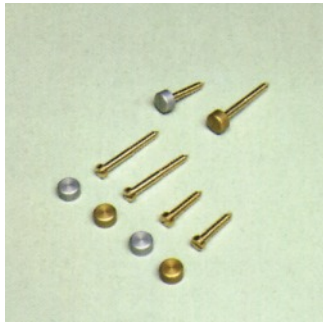

### Easyfix Locators for Letters :

Nylon locators, male part with flat base for gluing, female for screw fixing.

Description	Part no.	
Mini - 12mm dia. 10mm high	9FEMINI	
Small - 14mm dia. 12mm high	9FESCSM	
Small - 14mm dia. 12mm high	9FESM	
Small / High - 12mm dia. 17mm high	9FEHISM	
Large - 17mm dia. 18mm high	9FELRGE	
Extra Large - 20mm dia. 21mm high	9FEXLRGE	

### Acrylic Hinges :

Description	Part no.	
To connect 6-8mm thick sheets	9FHingeA	
To connect 8-10mm thick sheets	9FHingeB	

### Quickfix Screws & Caps

A brass screw with an anodised aluminium or brass screw-on cap.

Description	Part no.	
Silver anodised cap	9FQCa	
Brass anodised cap	9FQCb	
25mm long screw	9FQA25	
40mm long screw	9FQ40	
60mm long screw	9FQ60	
25mm long duplo screw for 2 panels sandwiched	9FQD25	
40mm long duplo screw for 2 panels sandwiched	9FQD40	
60mm long duplo screw for 2 panels sandwiched	9FQD60	

## Metalfix II Screws & Caps :

A galvanised screw with round or pointed screw-on caps.

Description	Part no.	
25mm long screw	9FM1125	
40mm long screw	9FM1140	
50mm long screw	9FM1150	
15mm Roundhead Cap - chrome	9FM11Rchr15	
15mm Roundhead Cap - brass	9FM11Rbr15	
15mm Flat Cap - chrome	9FM11Fchr15	
15mm Pointed Cap - brass	9FM11Rbr18	