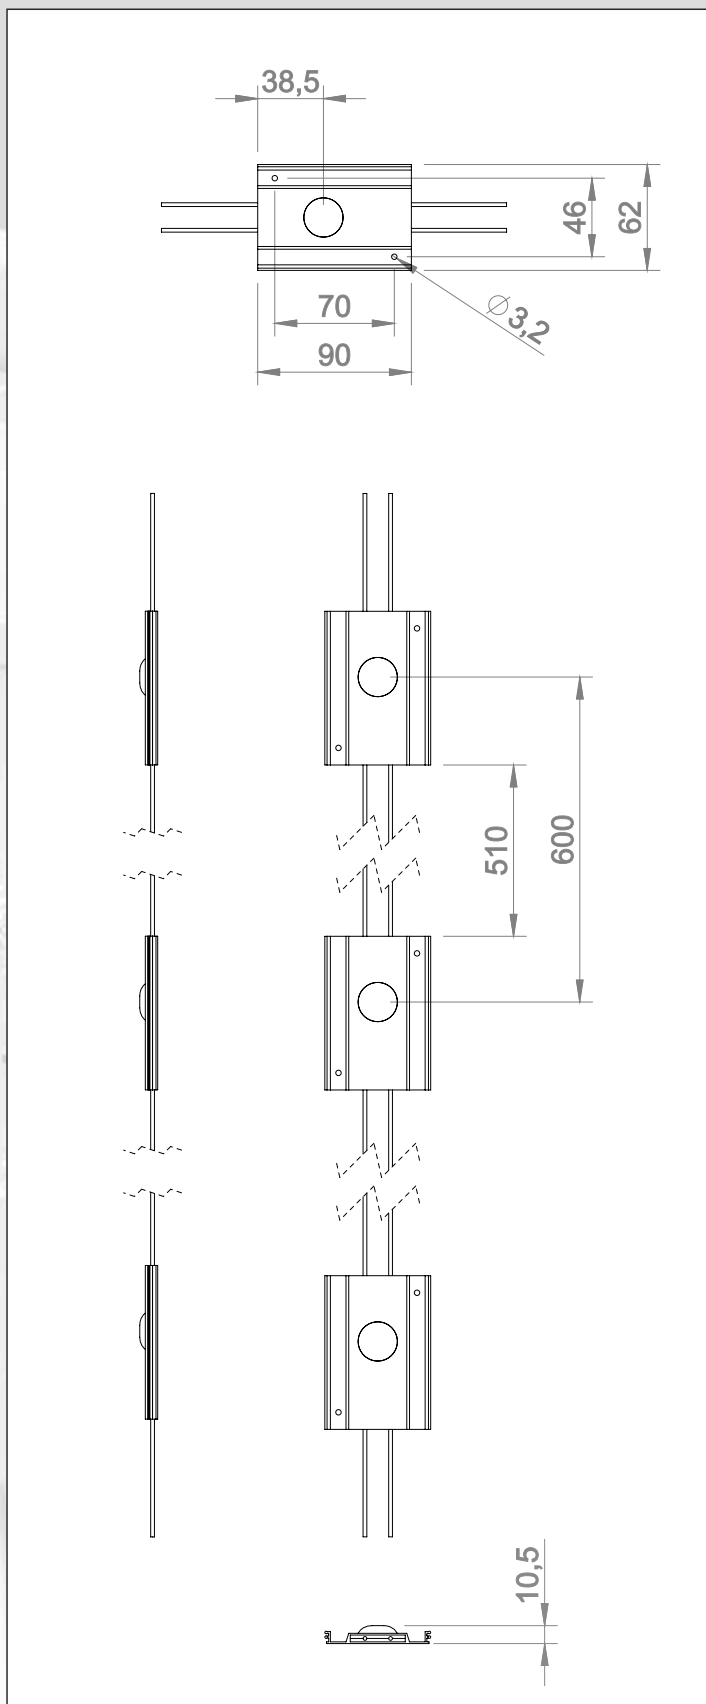

LED Modul GIGANT

NP Lighting Gruppe

Light years ahead!

Technical Drawings

The Data given is approximate. We reserve the right to change technical details as required.