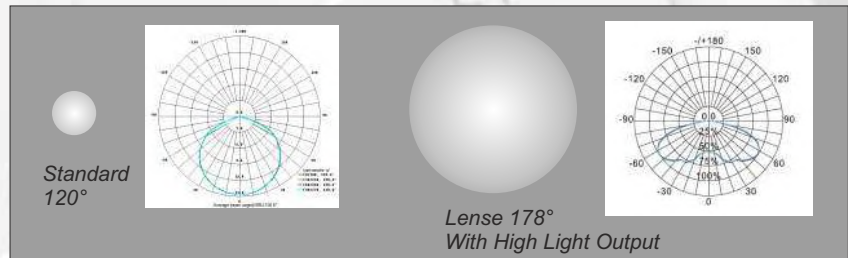

Light Cone and Radiating Characteristics Backlit Acrylic Compared (Top View):

Mounting Depth - Recommended Grid Module - Luminance for White Sheet

Depth	Grid	Luminance	Number / 4m²
300mm	500x600mm	ca. 400cd/m²	4 x 3 St.
250mm	500x550mm	ca. 450cd/m²	4 x 4 St.
200mm	500x500mm	ca. 500cd/m²	4 x 4 St.
180mm	400x400mm	ca. 570cd/m²	5 x 5 St.
160mm	300x300mm	ca. 650cd/m²	6 x 6 St.

The Data given is approximate. We reserve the right to change technical details as required.